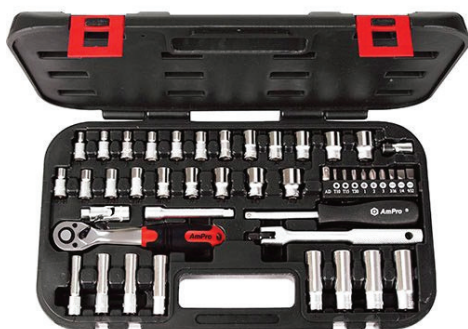

1/2" Dr 10-32mm

BONUS SOCS-T45235
AmPro Socket Set 3/8" Dr
8 - 19mm 6pt 14pc (Open Rack Type)

SOCS-T46170
NOW ONLY

\$199.20

+GST
\$229.08 incl GST

Socket and Hex Bit Set 1/4" Dr Metric / SAE 45pc

1/4" Dr 7/32-9/16" & 4-13mm