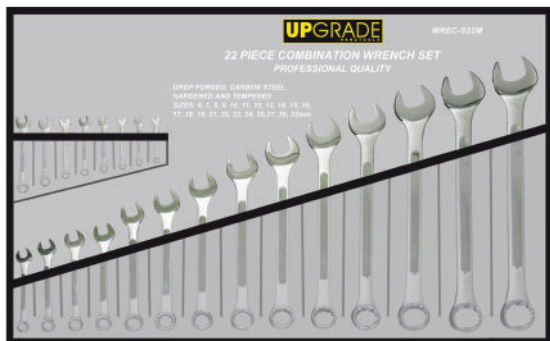

24oz x 380mm
HAMB-24WH
NOW ONLY
\$32.20 +GST
\$37.03 incl GST

32oz x 380mm
HAMB-32WH
NOW ONLY
\$36.50 +GST
\$41.98 incl GST

48oz x 410mm
HAMB-48WH
NOW ONLY
\$48.80 +GST
\$56.12 incl GST

Adjustable Wrenches

23mm x 200mm
WREA-U08
NOW ONLY
\$27.20 +GST
\$31.28 incl GST

30mm x 250mm
WREA-U10
NOW ONLY
\$35.40 +GST
\$40.71 incl GST

30mm x 300mm
WREA-U12
NOW ONLY
\$46.80 +GST
\$53.82 incl GST

Combination Wrench Set 6-32mm 22pc