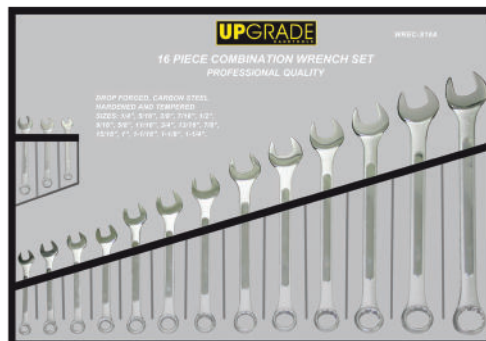

Combination Wrench Set 1/4-1.1/4" 16pc

WREC-S16A
NOW ONLY
$229.70 +GST
$264.16 incl GST