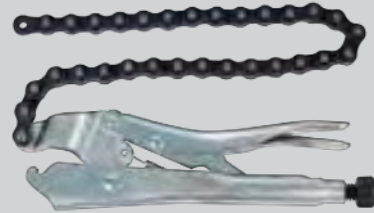

$48.27 EXCL GST $55.51 INCL GST

KING TONY 24" BOLT
CUTTER
KT6131-24