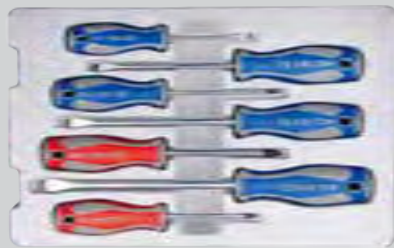

KING TONY 7 PCE PHIL/ SLOT SCREW DRIVER SET **KT30117MR**

$53.84 EXCL GST **$61.92** INCL GST