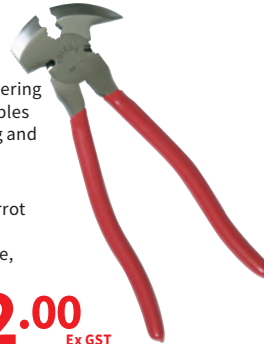

\$24.90 Ex GST

FAMOUS TOLEDO

Hydraulic Bearing Puller Master Kit 265000

- Universal master kit ideal for various applications
- Includes 75-105mm bearing separator
- Manufactured from drop forged high quality steel and heat treated
- Supplied in a blow mould storage case
- Capacity: 10 tonne
- Spread: 180mm
- Reach: 425mm

\$442.00 Ex GST

FAMOUS TOLEDO

Stock Knife

Single Blade With
Leather Pouch

225mm **SK5**

- 420 stainless steel with leather pouch
- Handle: Wood & Steel
- Blade Length: 100mm

\$49.90
Ex GST

FAMOUS TOLEDO

Parrot Beak Fencing Pliers

270mm **HP10**

- Designed for cutting, crimping, swaging, hammering and gripping wire and staples commonly used in fencing and farming applications
- Features two specially designed wire cutters, parrot lever assembly, serrated hammer and gripping zone, swager and crimper

\$22.00
Ex GST

FAMOUS TOLEDO

Pry Bar Set

Strike Thru 4 Pc **321027**

- Strike-thru design with heavy duty steel end cap allows continuous blows without flaring handle
- Slip resistance handles manufactured from PVC with rubber moulded grips
- Length: 200, 300, 450, 600mm