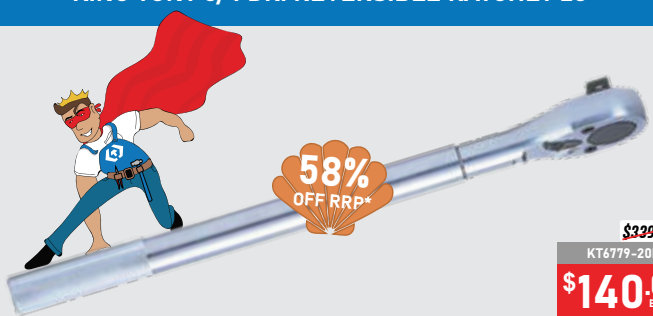

\$522.58*
KTST20203SR
\$111.43 EXCL.
\$128.14 INCL. GST

KING TONY 9PC XTRA LONG HEX KEY SET

9 PC 50% OFF RRP*

\$64.86*
KT20209MR
\$32.43 EXCL.
\$37.29 INCL. GST

KING TONY 3/4 DR. REVERSIBLE RATCHET 20"

58% OFF RRP*